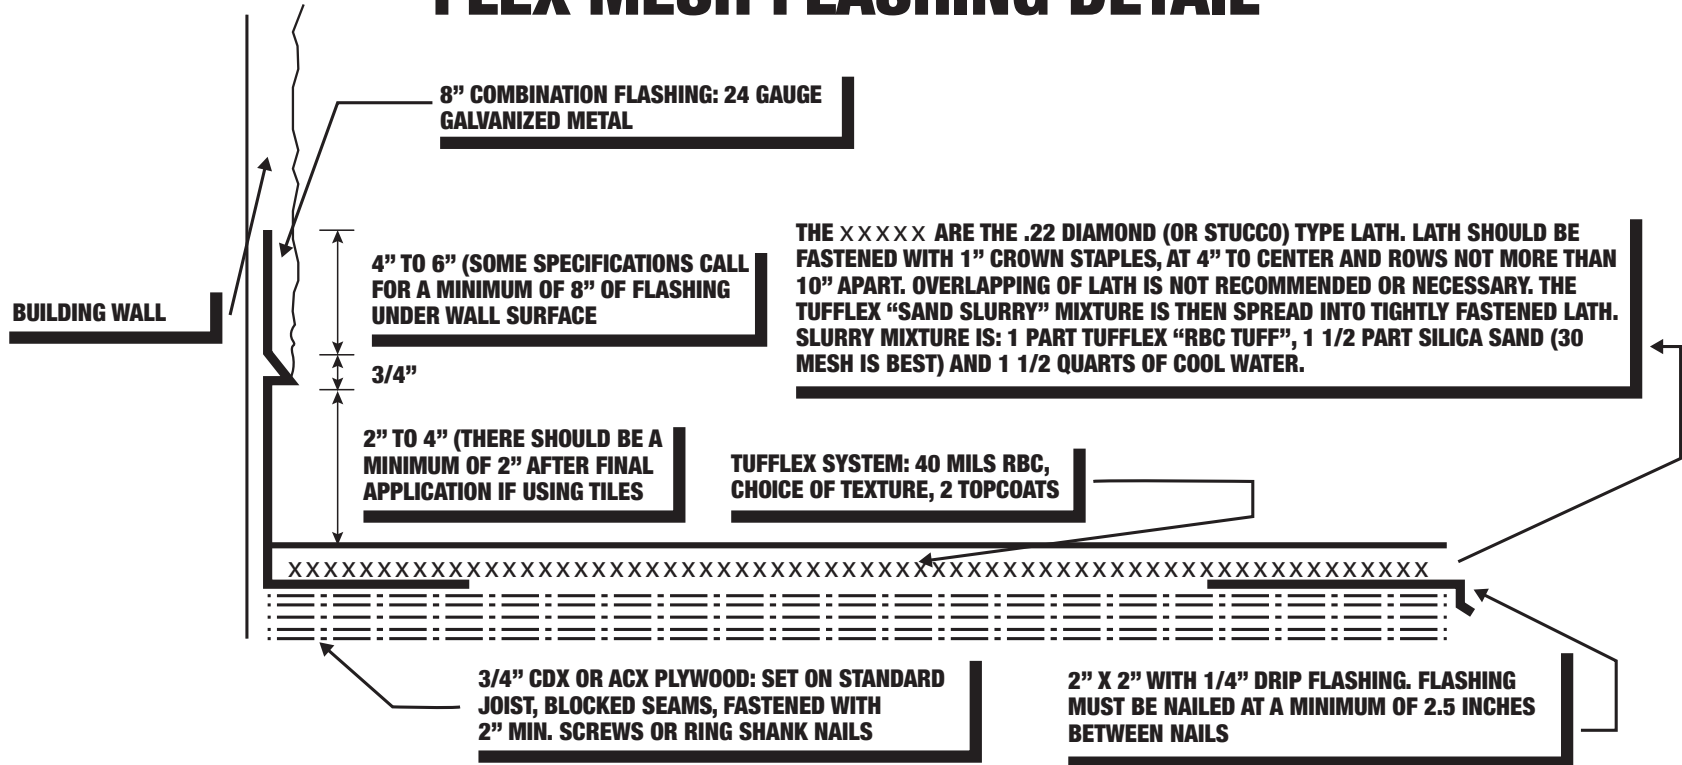

FLEX MESH FLASHING DETAIL

TUFFLEX POLYMERS

10880 Poplar Avenue, Fontana, CA 92337
 Phone: (909) 349-2016 | (888) TUFFLEX
 Fax: (909) 823-6309
www.tufflexpolymers.com

TUFFLEX Polymers provides this schematic detail as a recommended guide only. It does not provide a specific solution for all projects since conditions vary from one project to another.

FLEX MESH FLASHING DETAIL