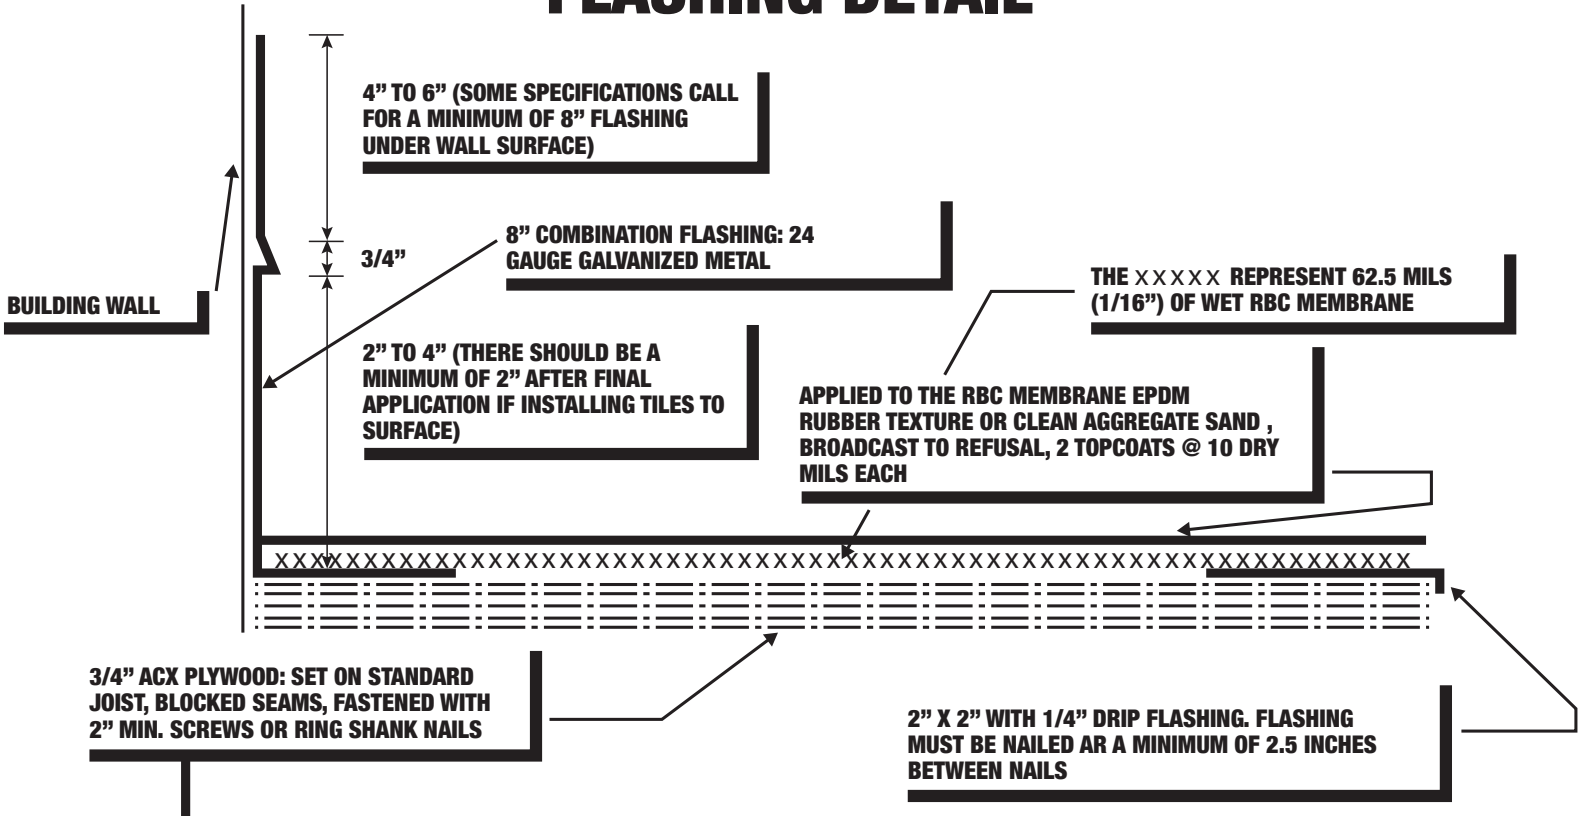

FLASHING DETAIL

TUFFLEX POLYMERS

10880 Poplar Avenue, Fontana, CA 92337
 Phone: (909) 349-2016 | (888) TUFFLEX
 Fax: (909) 823-6309
www.tufflexpolymers.com

TUFFLEX Polymers provides this schematic detail as a recommended guide only. It does not provide a specific solution for all projects since conditions vary from one project to another.

FLASHING DETAIL