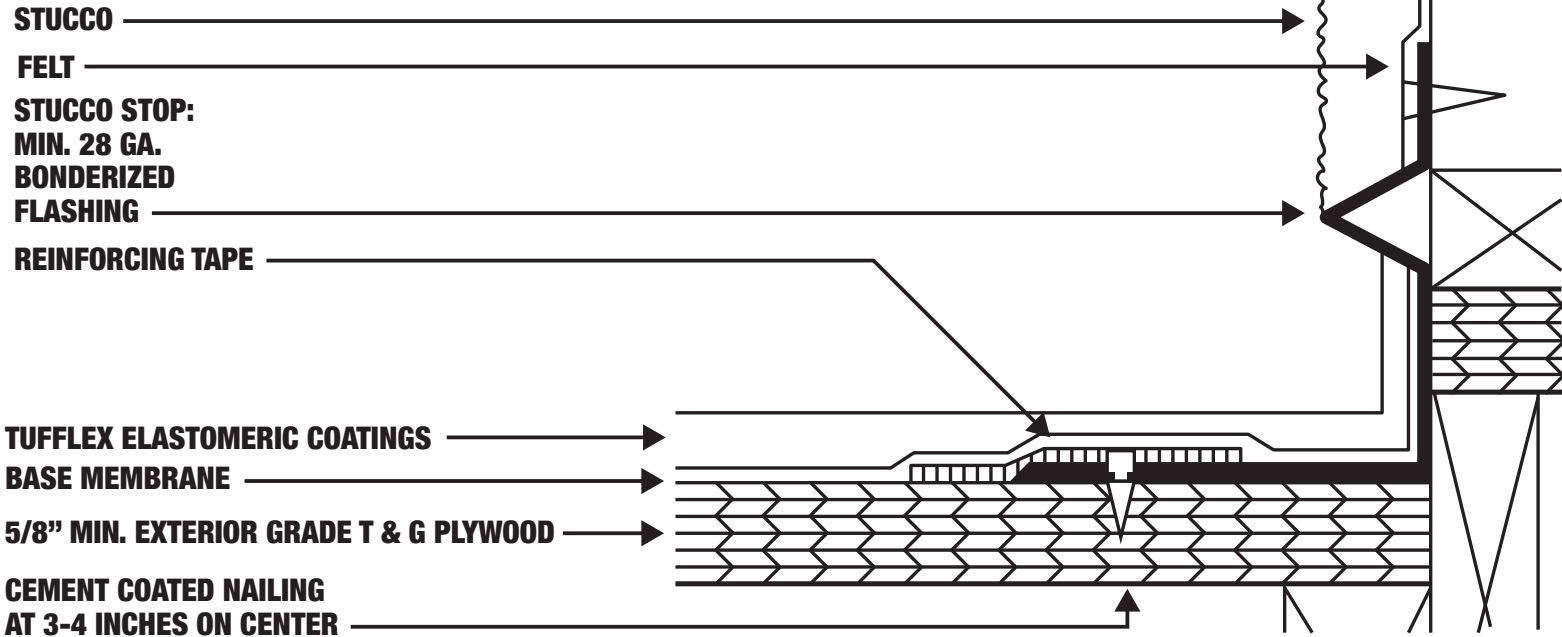

FLASHING AT DECK TO WALL

TUFFLEX POLYMERS

10880 Poplar Avenue, Fontana, CA 92337
Phone: (909) 349-2016 | (888) TUFFLEX
Fax: (909) 823-6309
www.tufflexpolymers.com

TUFFLEX Polymers provides this schematic detail as a recommended guide only. It does not provide a specific solution for all projects since conditions vary from one project to another.

FLASHING AT DECK TO WALL