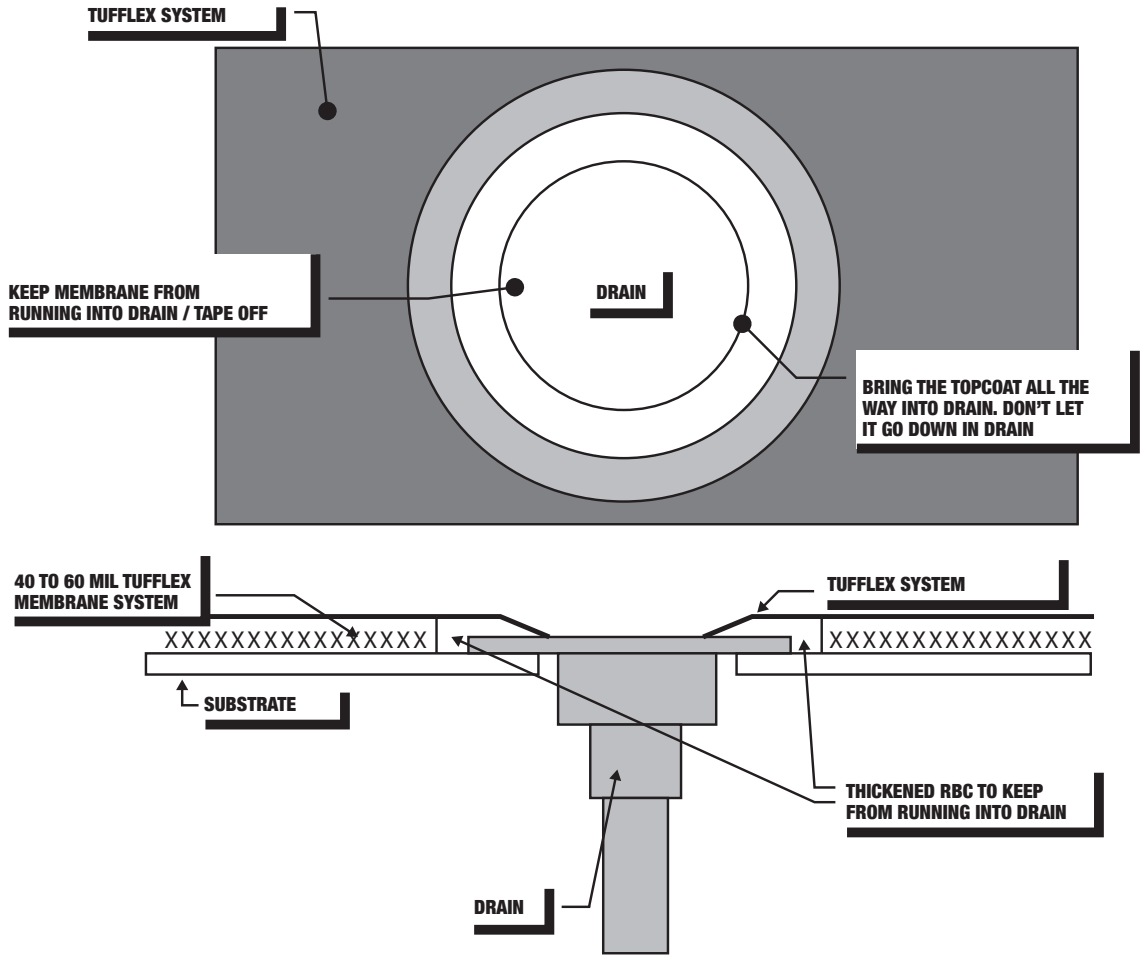

# DRAIN DETAIL

**TUFFLEX POLYMERS**  
10880 Poplar Avenue, Fontana, CA 92337  
Phone: (909) 349-2016 | (888) TUFFLEX  
Fax: (909) 823-6309  
www.tufflexpolymers.com

TUFFLEX Polymers provides this schematic detail as a recommended guide only. It does not provide a specific solution for all projects since conditions vary from one project to another.

# DRAIN DETAIL